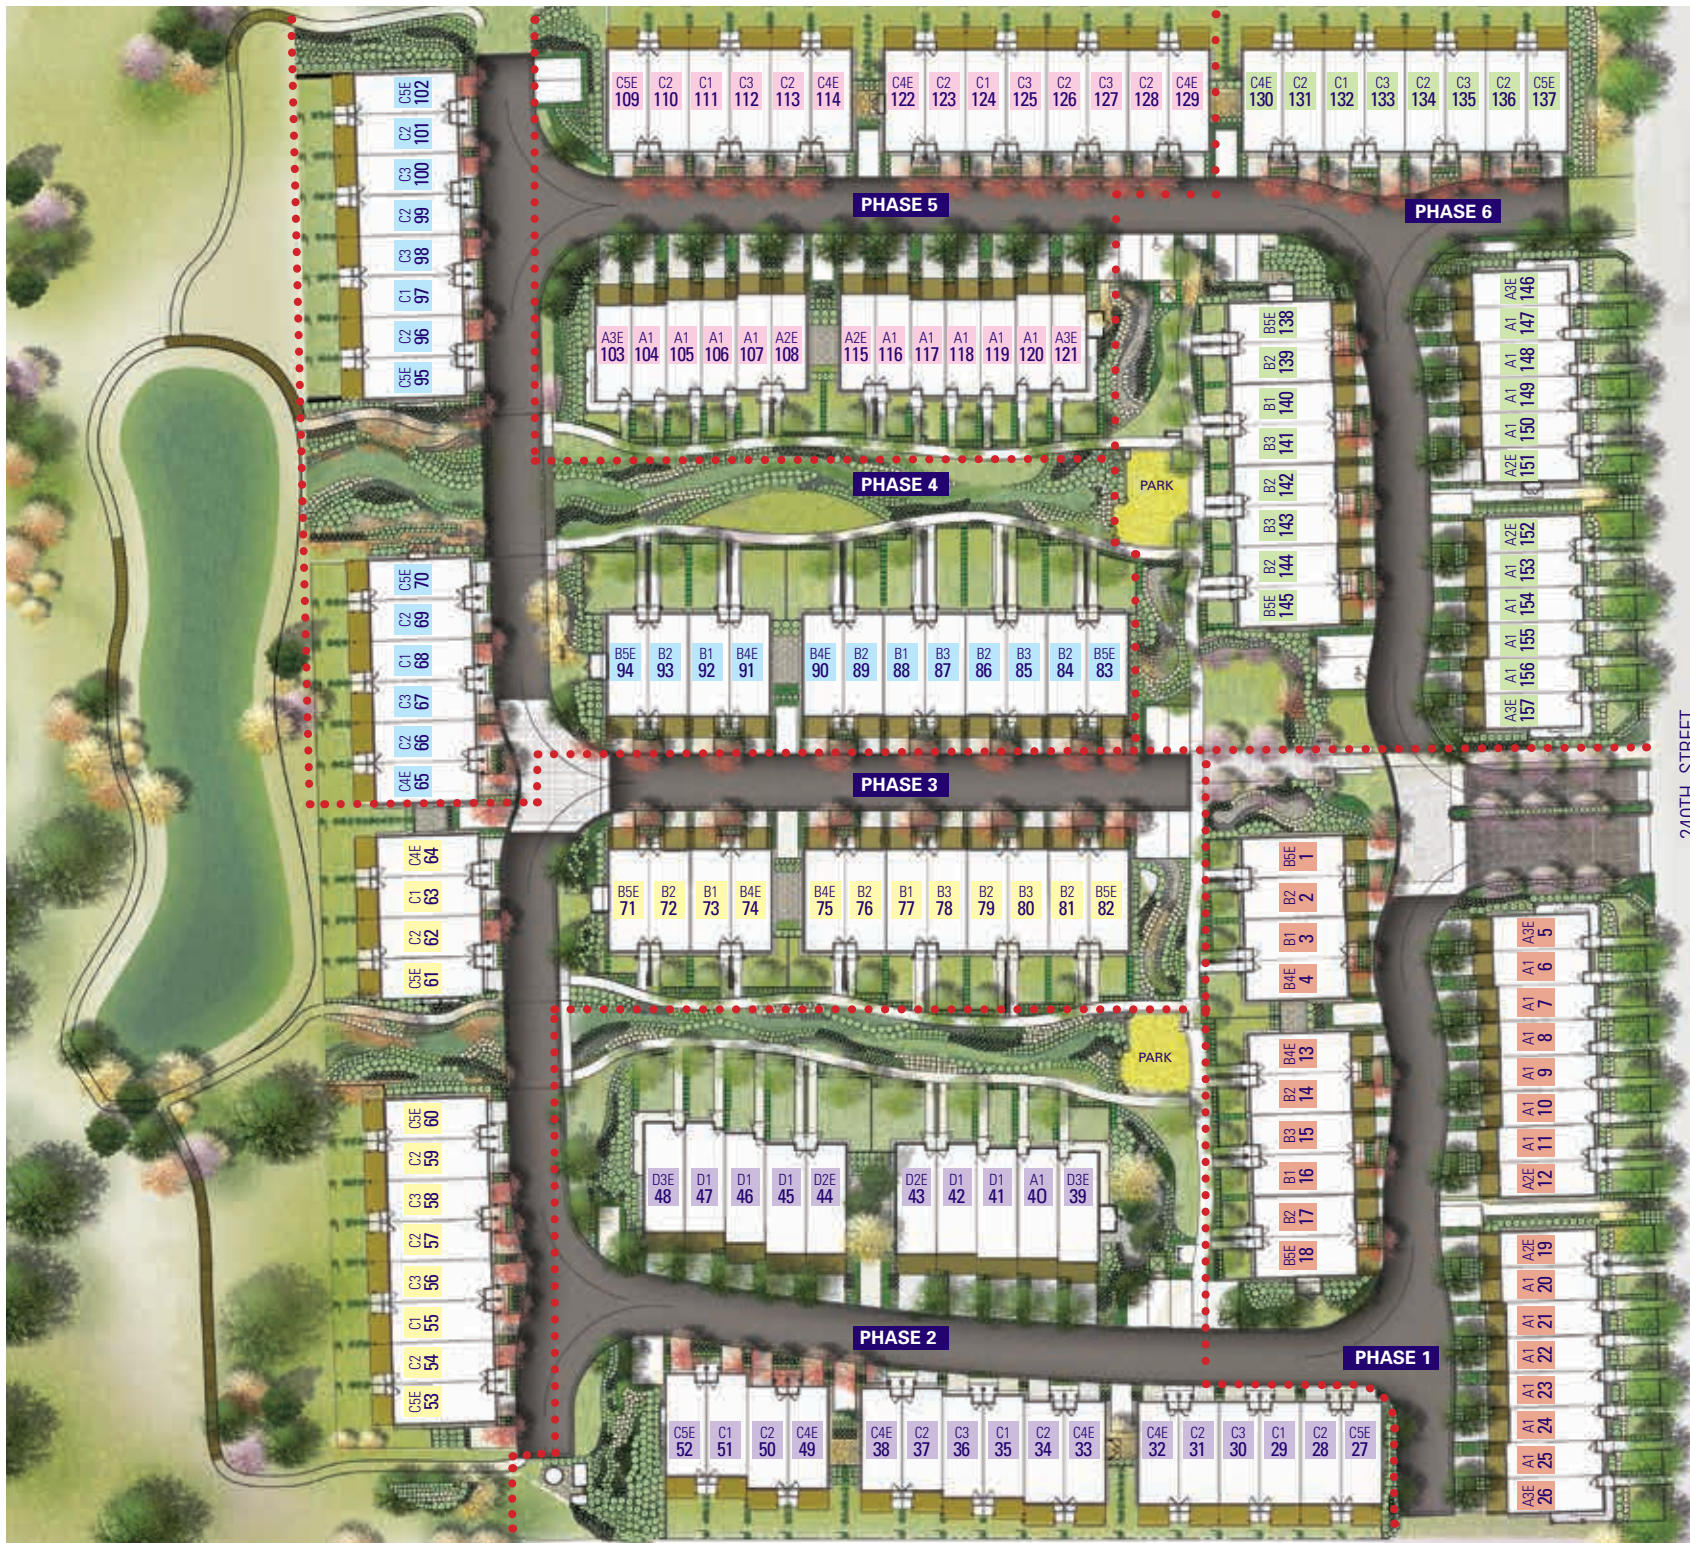

ALBION STATION

240TH STREET