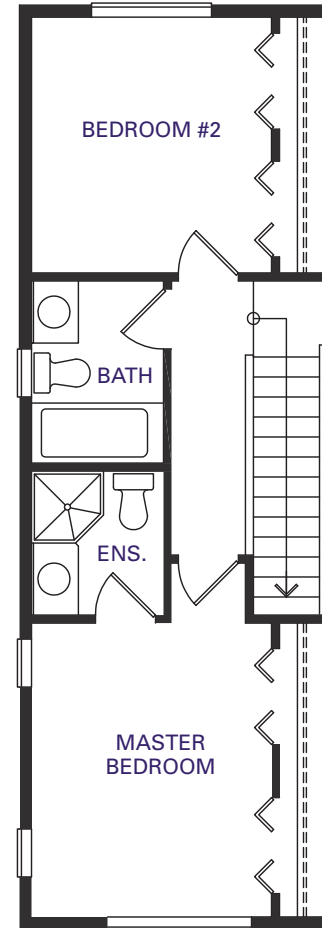

(SOME UNITS)

UNIT A2e. APPROX 1,145 S.F.

Some features may only apply to certain homes. The Developer reserves the right to make changes and modifications should they become necessary. Square footage and room sizes are based on architectural drawings and measurements. Actual square footage and room sizes may vary.