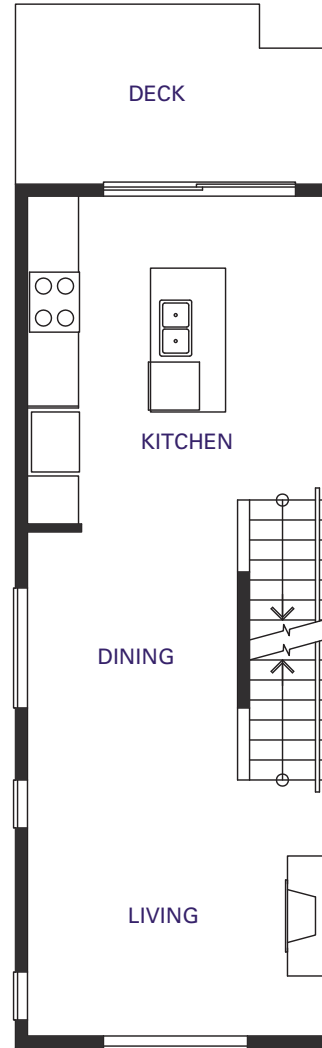

(SOME UNITS)

UNIT A2e. APPROX 1,145 S.F.

Some features may only apply to certain homes. The Developer reserves the right to make changes and modifications should they become necessary. Square footage and room sizes are based on architectural drawings and measurements. Actual square footage and room sizes may vary.