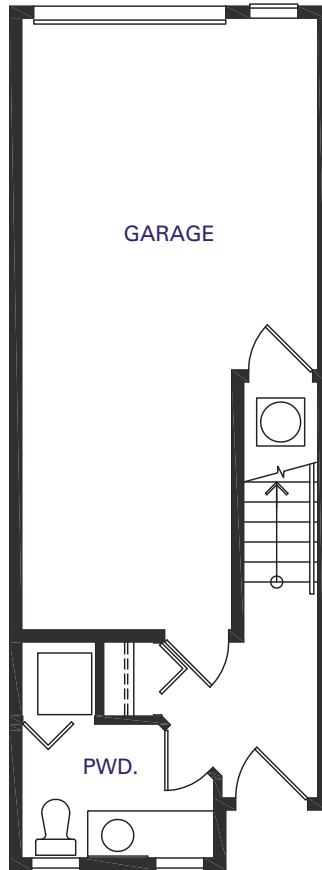

(SOME UNITS)

UNIT A2e. APPROX 1,145 S.F.

Some features may only apply to certain homes. The Developer reserves the right to make changes and modifications should they become necessary. Square footage and room sizes are based on architectural drawings and measurements. Actual square footage and room sizes may vary.