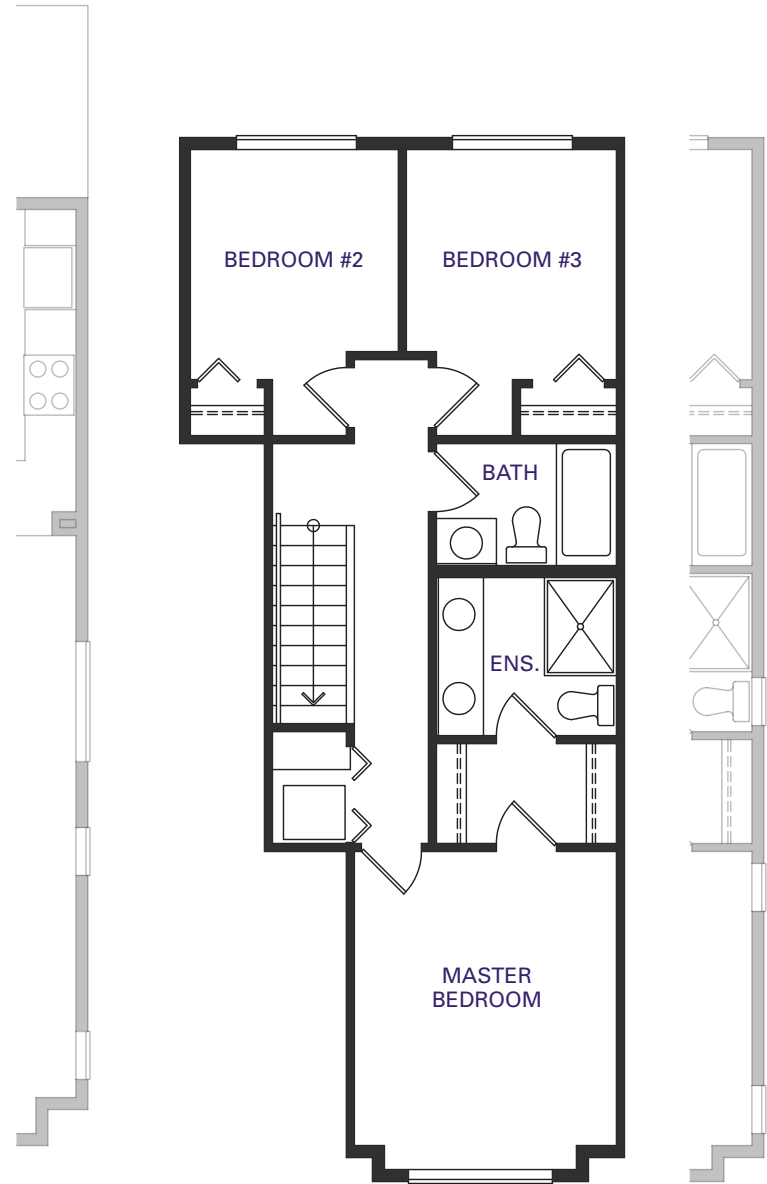

UNIT B3 & B4. APPROX 1,341 S.F. (B3) & 1,355 S.F. (B4)

UNIT TYPE B3

UNIT TYPE B4E

UNIT TYPE B3

UNIT TYPE B4E

Some features may only apply to certain homes. The Developer reserves the right to make changes and modifications should they become necessary. Square footage and room sizes are based on architectural drawings and measurements. Actual square footage and room sizes may vary.