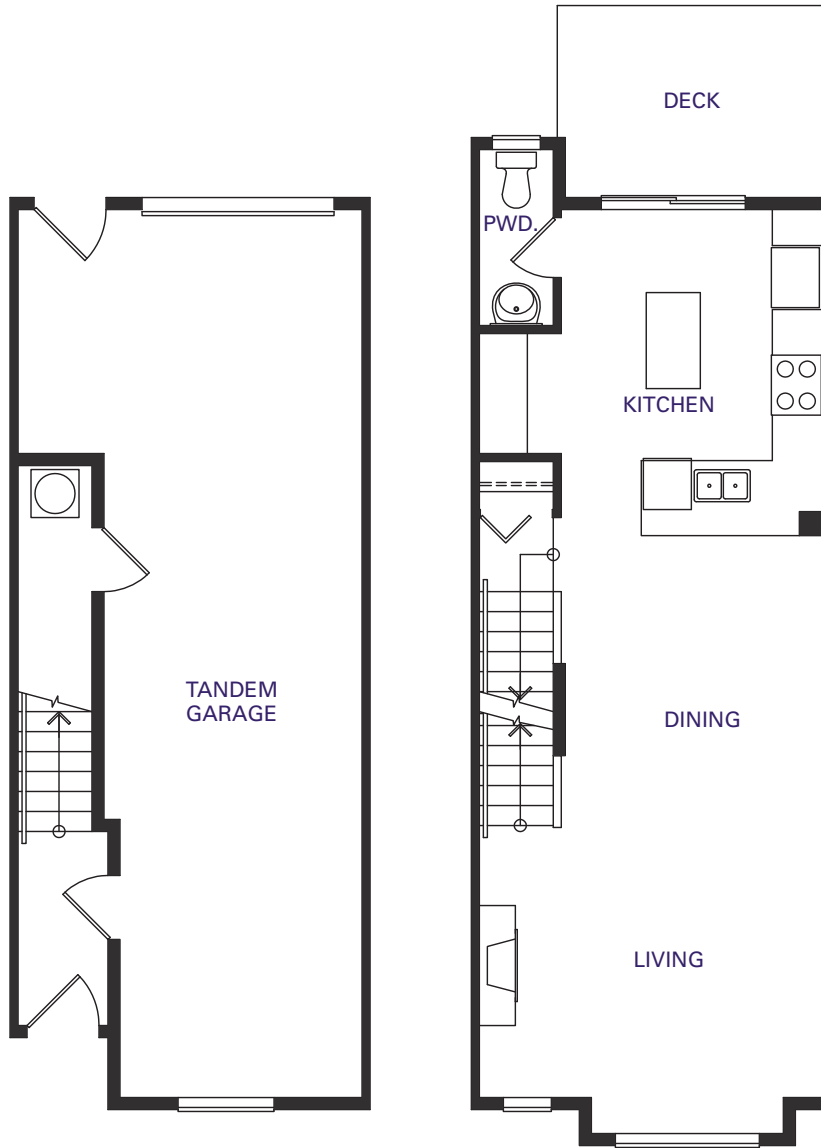

UNIT B3 & B4. APPROX 1,341 S.F. (B3) & 1,355 S.F. (B4)

UNIT TYPE B3

UNIT TYPE B4E

UNIT TYPE B3

UNIT TYPE B4E

Some features may only apply to certain homes. The Developer reserves the right to make changes and modifications should they become necessary. Square footage and room sizes are based on architectural drawings and measurements. Actual square footage and room sizes may vary.