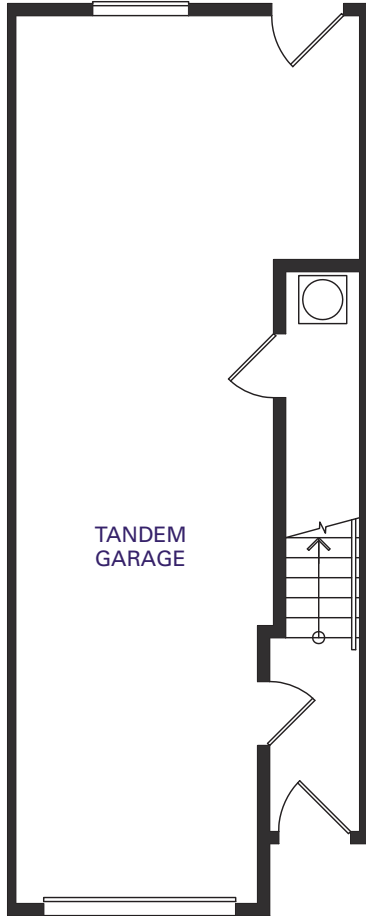

UNIT C1 & C2. APPROX 1,350 S.F. (C1) & 1,341 S.F. (C2)

Some features may only apply to certain homes. The Developer reserves the right to make changes and modifications should they become necessary. Square footage and room sizes are based on architectural drawings and measurements. Actual square footage and room sizes may vary.