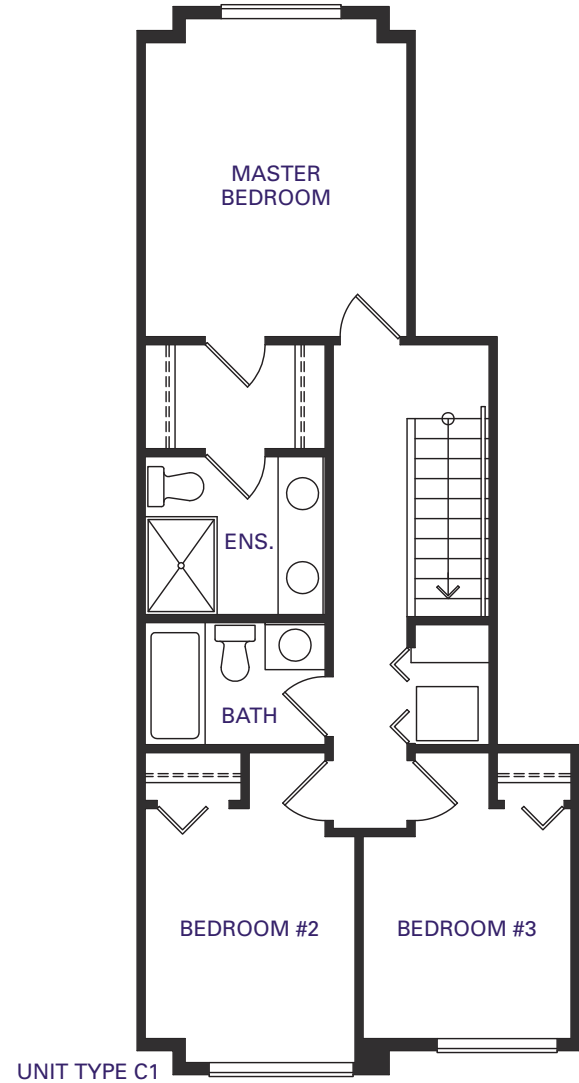

UNIT C1 & C2. APPROX 1,350 S.F. (C1) & 1,341 S.F. (C2)

Some features may only apply to certain homes. The Developer reserves the right to make changes and modifications should they become necessary. Square footage and room sizes are based on architectural drawings and measurements. Actual square footage and room sizes may vary.