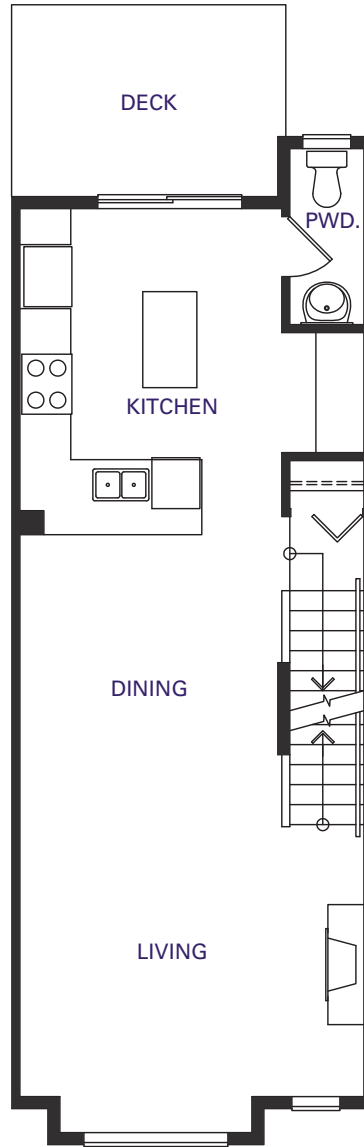

UNIT C1 & C2. APPROX 1,350 S.F. (C1) & 1,341 S.F. (C2)

Some features may only apply to certain homes. The Developer reserves the right to make changes and modifications should they become necessary. Square footage and room sizes are based on architectural drawings and measurements. Actual square footage and room sizes may vary.