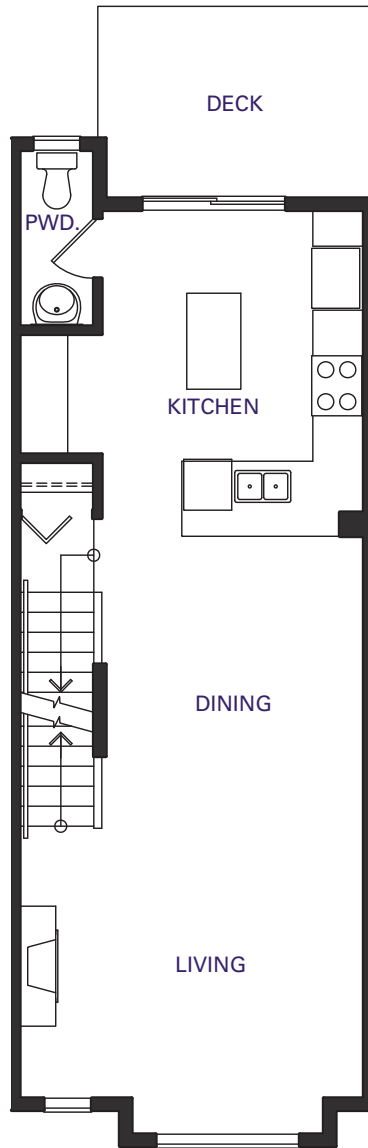

UNIT TYPE C3

UNIT TYPE C4e

UNIT TYPE C3

UNIT TYPE C4e

UNIT C3 & C4e. APPROX 1,341 S.F. (C3) & 1,355 S.F. (C4e)

Some features may only apply to certain homes. The Developer reserves the right to make changes and modifications should they become necessary. Square footage and room sizes are based on architectural drawings and measurements. Actual square footage and room sizes may vary.