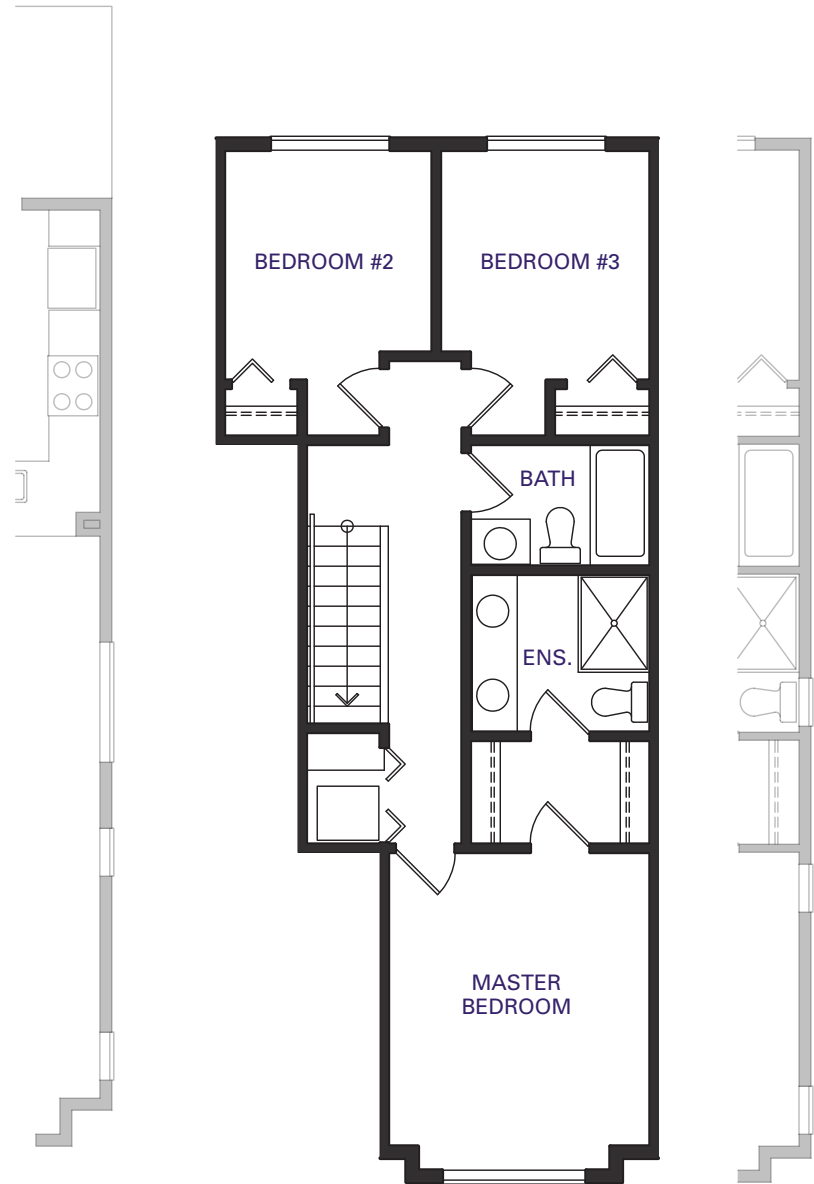

UNIT TYPE C3

UNIT TYPE C4e

UNIT TYPE C3

UNIT TYPE C4e

UNIT C3 & C4e. APPROX 1,341 S.F. (C3) & 1,355 S.F. (C4e)

Some features may only apply to certain homes. The Developer reserves the right to make changes and modifications should they become necessary. Square footage and room sizes are based on architectural drawings and measurements. Actual square footage and room sizes may vary.