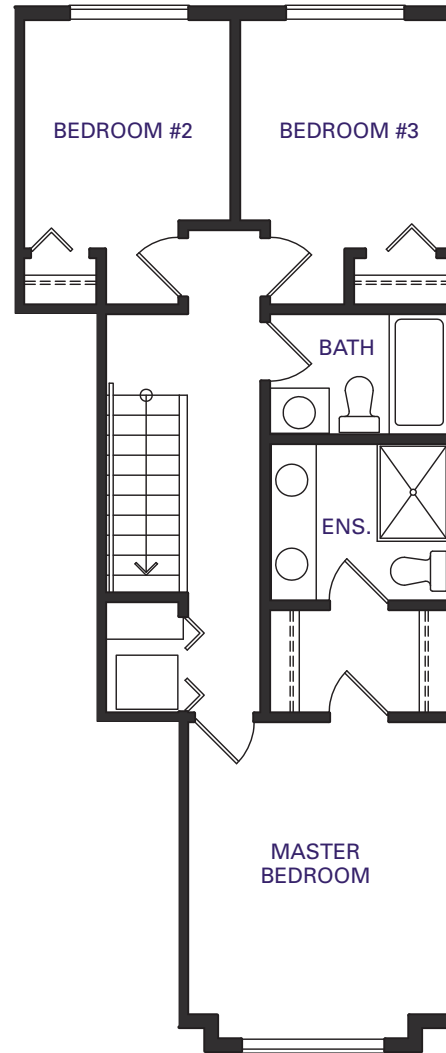

UNIT TYPE C3

UNIT TYPE C4e

UNIT TYPE C3

UNIT TYPE C4e

UNIT C3 & C4e. APPROX 1,341 S.F. (C3) & 1,355 S.F. (C4e)

Some features may only apply to certain homes. The Developer reserves the right to make changes and modifications should they become necessary. Square footage and room sizes are based on architectural drawings and measurements. Actual square footage and room sizes may vary.